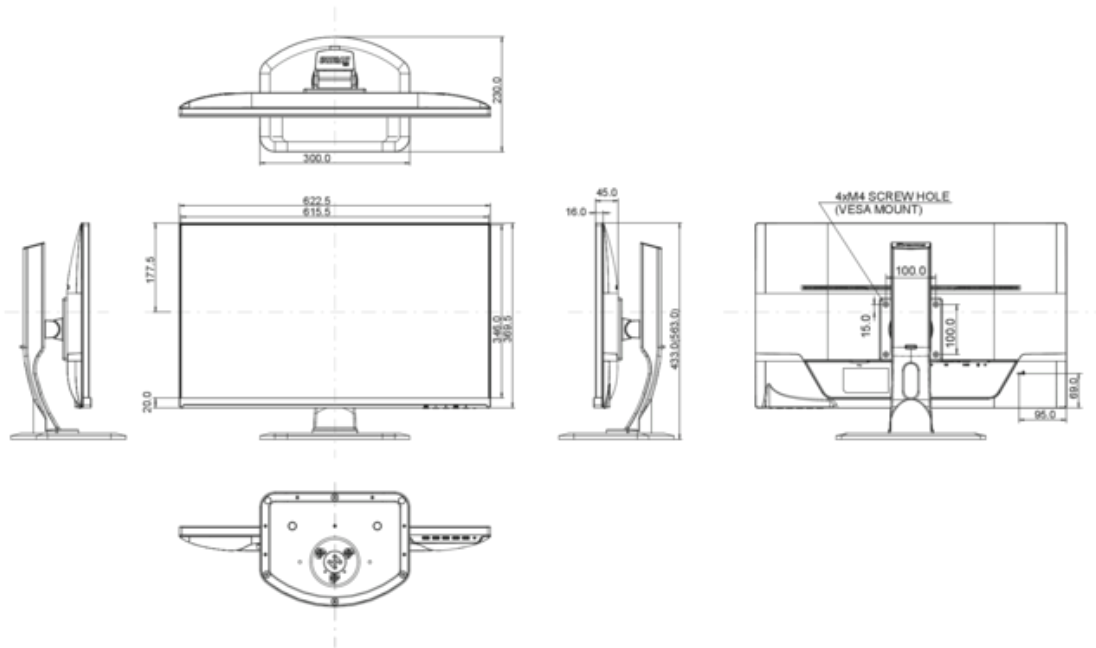

## 6. EU ENERGY EFFICIENCY LABEL

ENERGY EFFICIENCY CLASS	A
ON MODE POWER CONSUMPTION	27.1W
ANNUAL ENERGY CONSUMPTION	40 kWh/annum*
VISIBLE SCREEN DIAGONAL	69 cm; 27"; ( 27" segment )

*This is information under Regulation (EU) No 1062/2010.*

## 8. DIMENSIONS / WEIGHT

DIMENSIONS W X H X D	622.5 x 433 (563) x 230 mm
WEIGHT	6.5 kg

All trademarks and registered trademarks acknowledged. E & O E. Specification subject to change without notice. All LCD's comply with ISO-9241-307:2008 in connection with pixel defects.